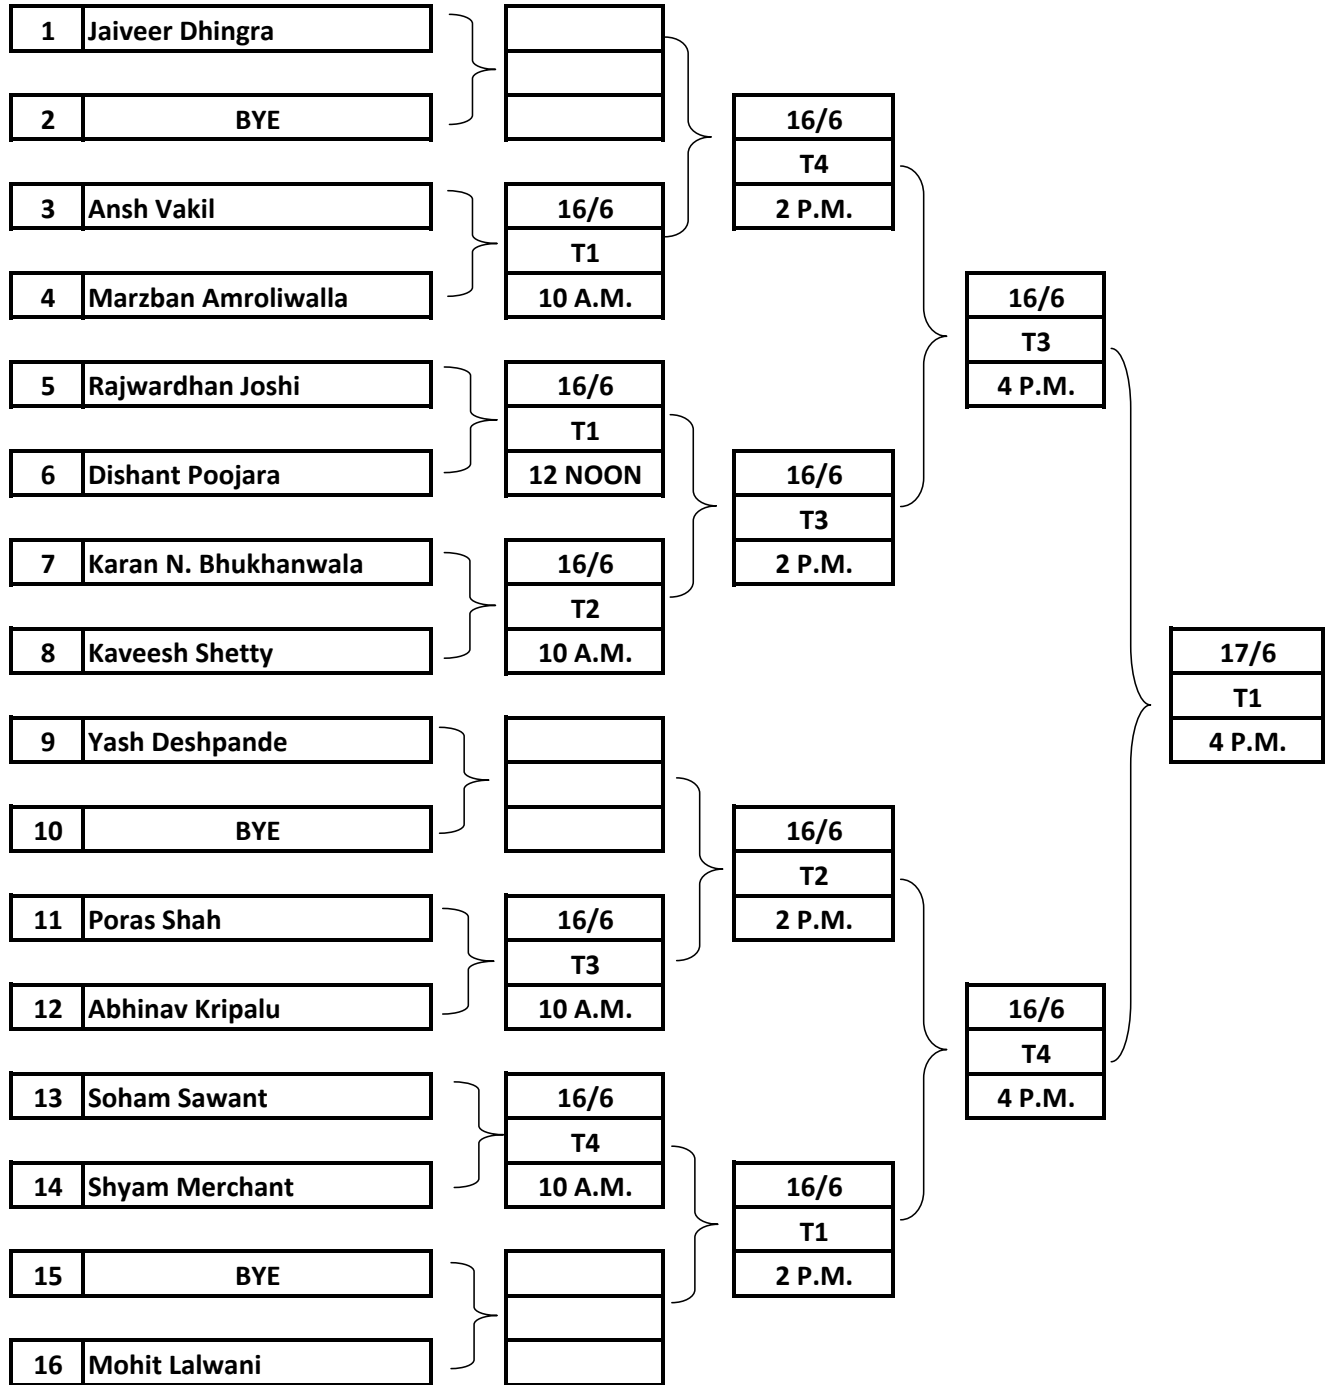

MAHRASHTRA STATE SELECTION TOURNAMENT 2010

SUB- JUNIOR SNOOKER DRAW

ALL MATCHES BEST OF 3 FRAMES