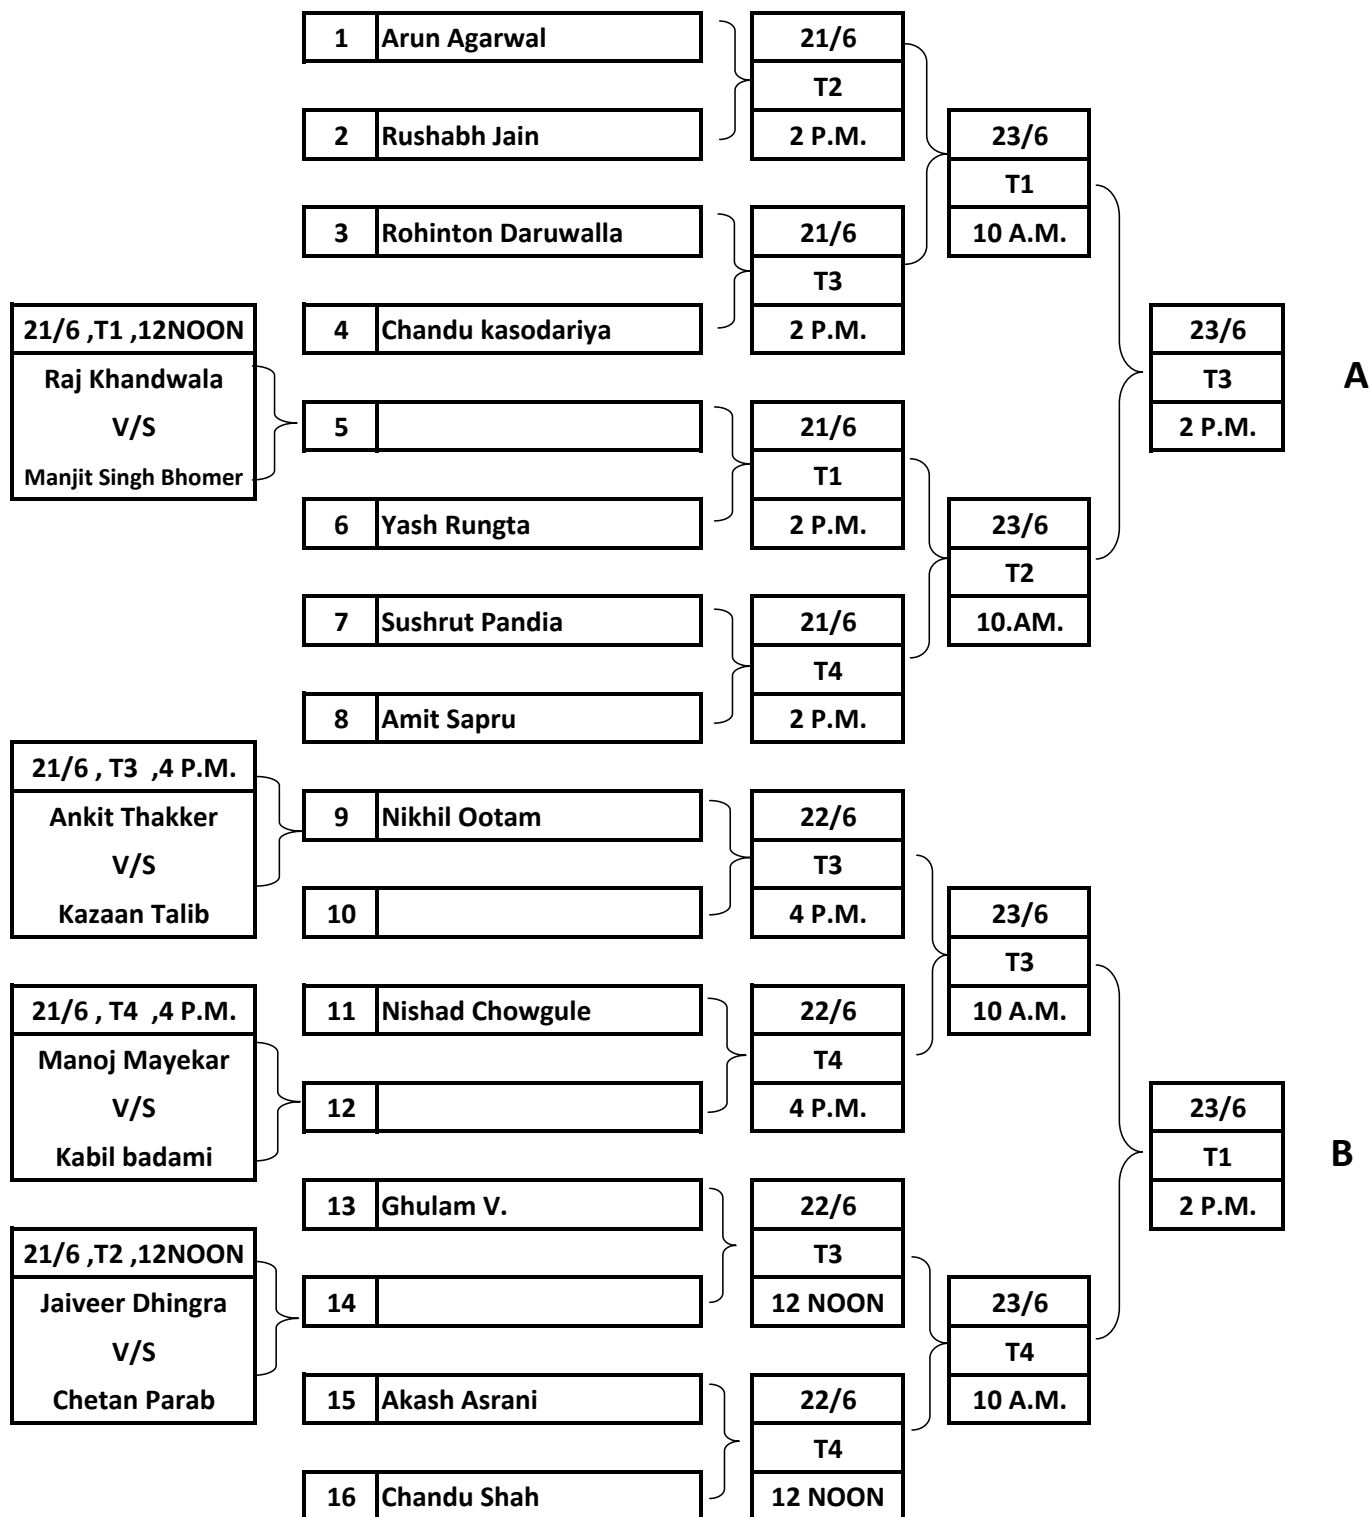

MAHARASHTRA STATE SELECTION TOURNAMENT 2010

SENIOR BILLIARDS DRAW

MAHARASHTRA STATE SELECTION TOURNAMENT 2010

SENIOR BILLIARDS DRAW

MAHRASHTRA STATE SELECTION TOURNAMENT 2010

SENIOR BILLIARDS DRAW

BEST OF 3 - 100 PTS. UP - 1ST ROUND & 2ND ROUND

BEST OF 5 - 100 PTS. UP - PRE QUARTER & QUARTER FINALS.

BEST OF 5 - 150 PTS. UP - ROUND ROBIN LEAGUE.

ROUND ROBIN MATCHES

		T1	T2
24/6	10 A.M.	A VS D	B VS C
24/6	2 P.M.	A VS C	B VS D
25/6	10 A.M.	A VS B	C VS D

BEST OF 3 - 100 PTS. UP - 1ST ROUND & 2ND ROUND

BEST OF 5 - 100 PTS. UP - PRE QUARTER & QUARTER FINALS.

BEST OF 5 - 150 PTS. UP - ROUND ROBIN LEAGUE.