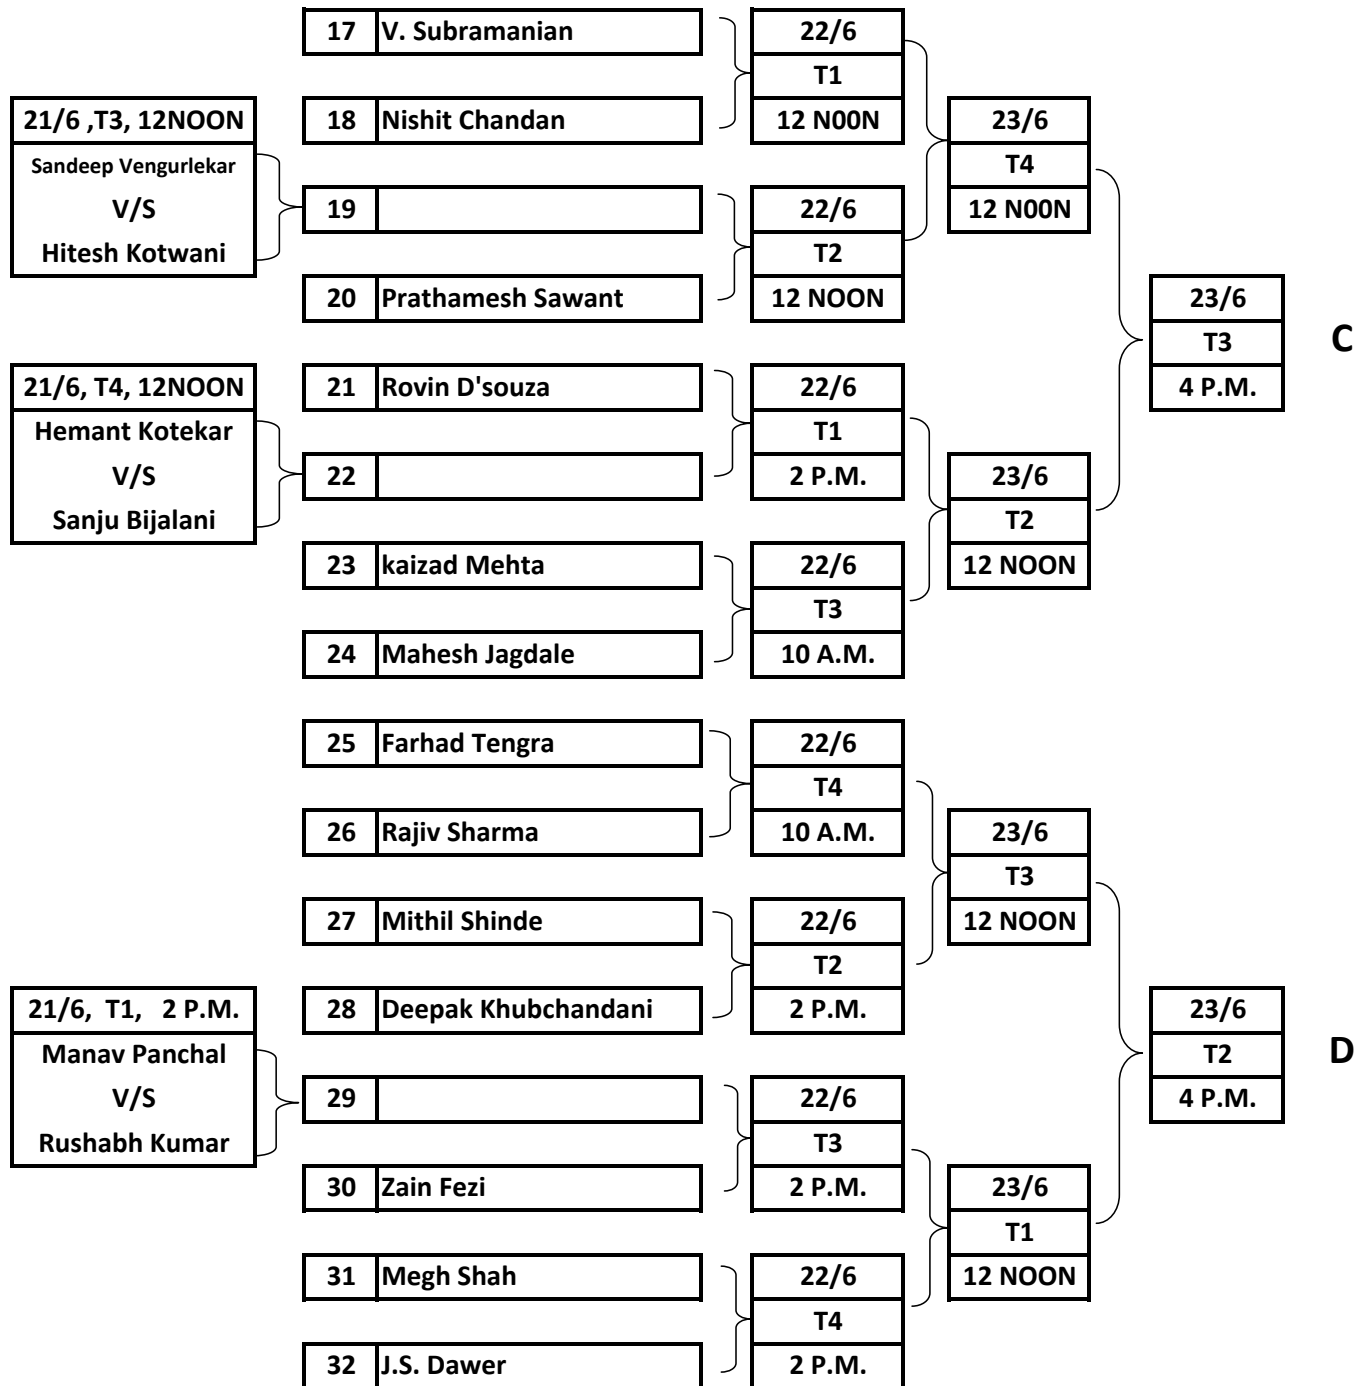

MAHARASHTRA STATE SELECTION TOURNAMENT 2010

SENIOR BILLIARDS DRAW

MAHARASHTRA STATE SELECTION TOURNAMENT 2010

SENIOR BILLIARDS DRAW

MAHRASHTRA STATE SELECTION TOURNAMENT 2010

SENIOR BILLIARDS DRAW

BEST OF 3 - 100 PTS. UP - 1ST ROUND & 2ND ROUND

BEST OF 5 - 100 PTS. UP - PRE QUARTER & QUARTER FINALS.

BEST OF 5 - 150 PTS. UP - ROUND ROBIN LEAGUE.

ROUND ROBIN MATCHES

		T1	T2
24/6	10 A.M.	A VS D	B VS C
24/6	2 P.M.	A VS C	B VS D
25/6	10 A.M.	A VS B	C VS D

BEST OF 3 - 100 PTS. UP - 1ST ROUND & 2ND ROUND

BEST OF 5 - 100 PTS. UP - PRE QUARTER & QUARTER FINALS.

BEST OF 5 - 150 PTS. UP - ROUND ROBIN LEAGUE.