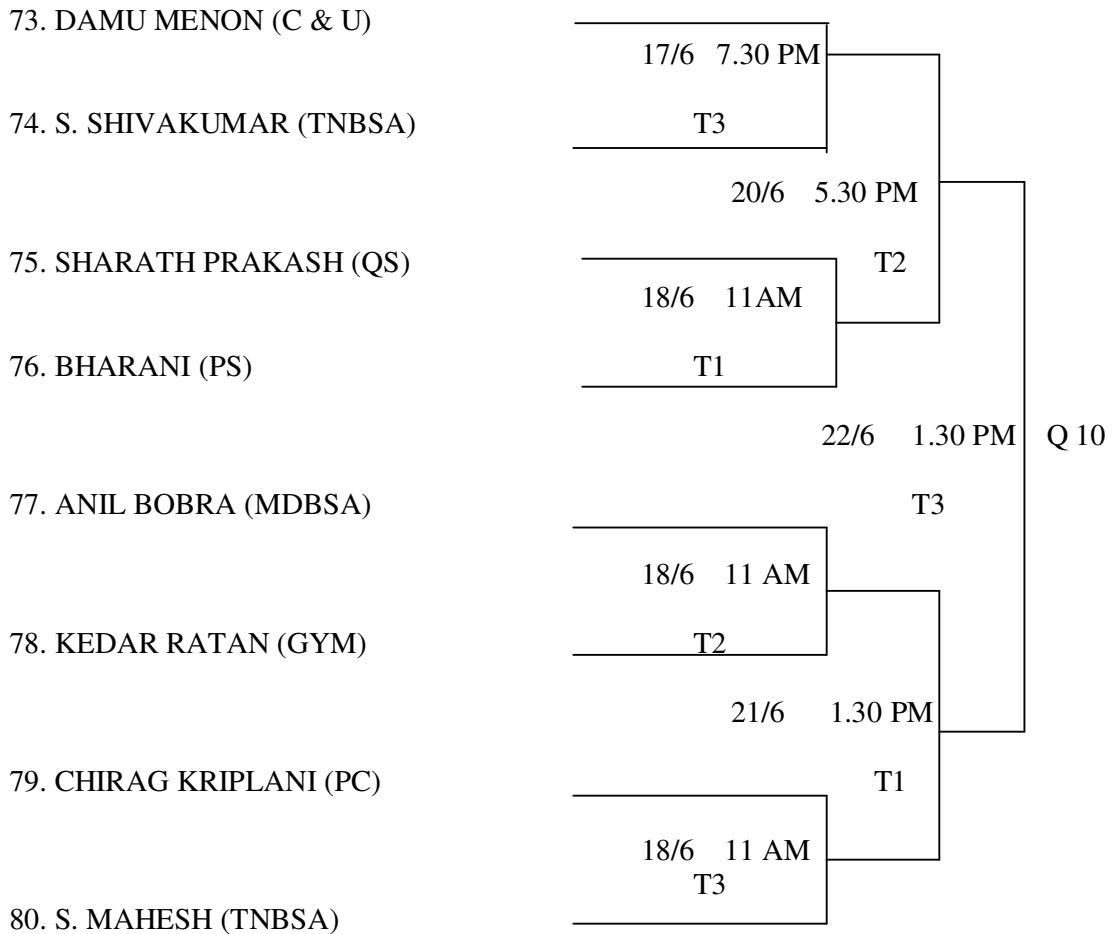

XXVII TAMIL NADU STATE RANKING TOURNAMENT 2010

SENIOR SNOOKER QUALIFYING DRAW

RULES: AS PER BSFI GUIDELINES.

DRESS CODE: PLAIN SHIRT/T.SHIRT WITH COLLAR, PLAIN TROUSERS AND FORMAL SHOES.

MATCH FORMAT: BEST OF FIVE FRAMES

VENUE: TNBSA