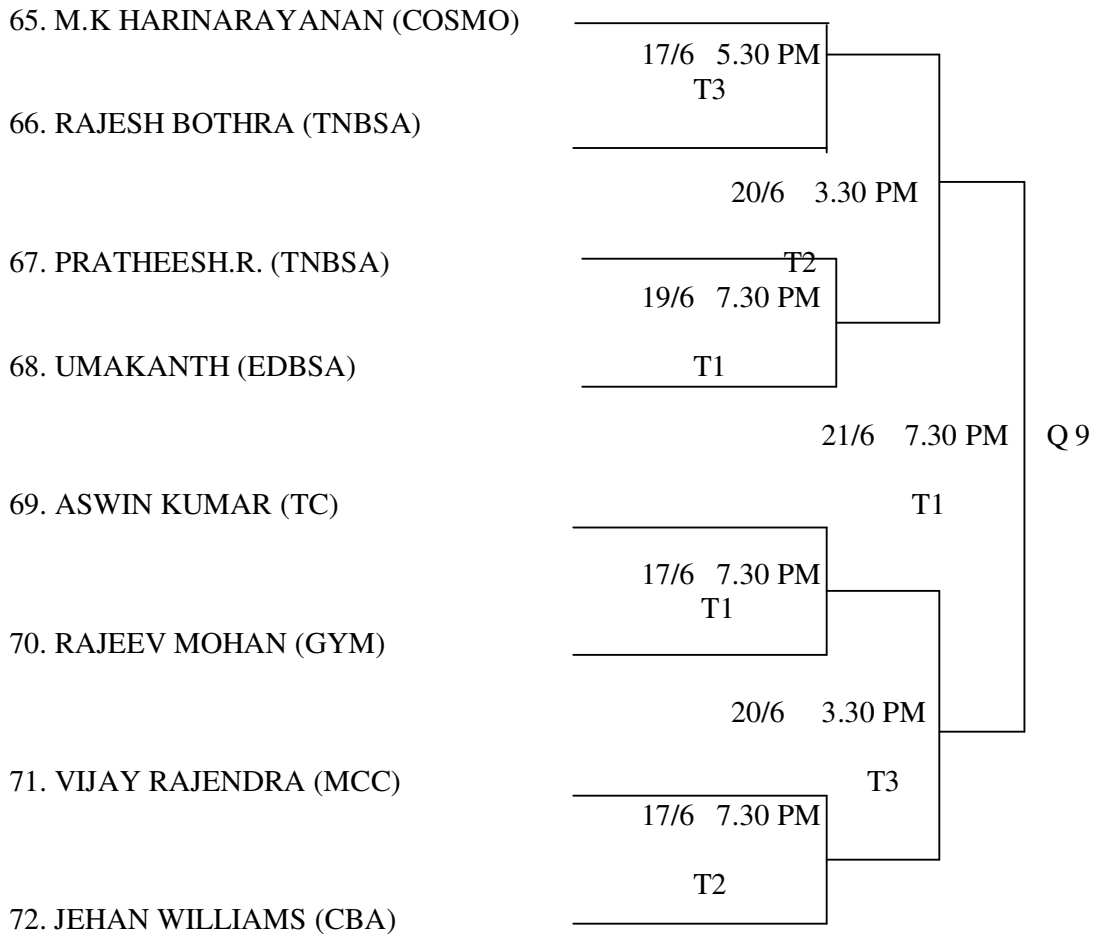

XXVII TAMIL NADU STATE RANKING TOURNAMENT 2010

SENIOR SNOOKER QUALIFYING DRAW

RULES: AS PER BSFI GUIDELINES.

DRESS CODE: PLAIN SHIRT/T.SHIRT WITH COLLAR, PLAIN TROUSERS AND FORMAL SHOES.

MATCH FORMAT: BEST OF FIVE FRAMES

VENUE: TNBSA