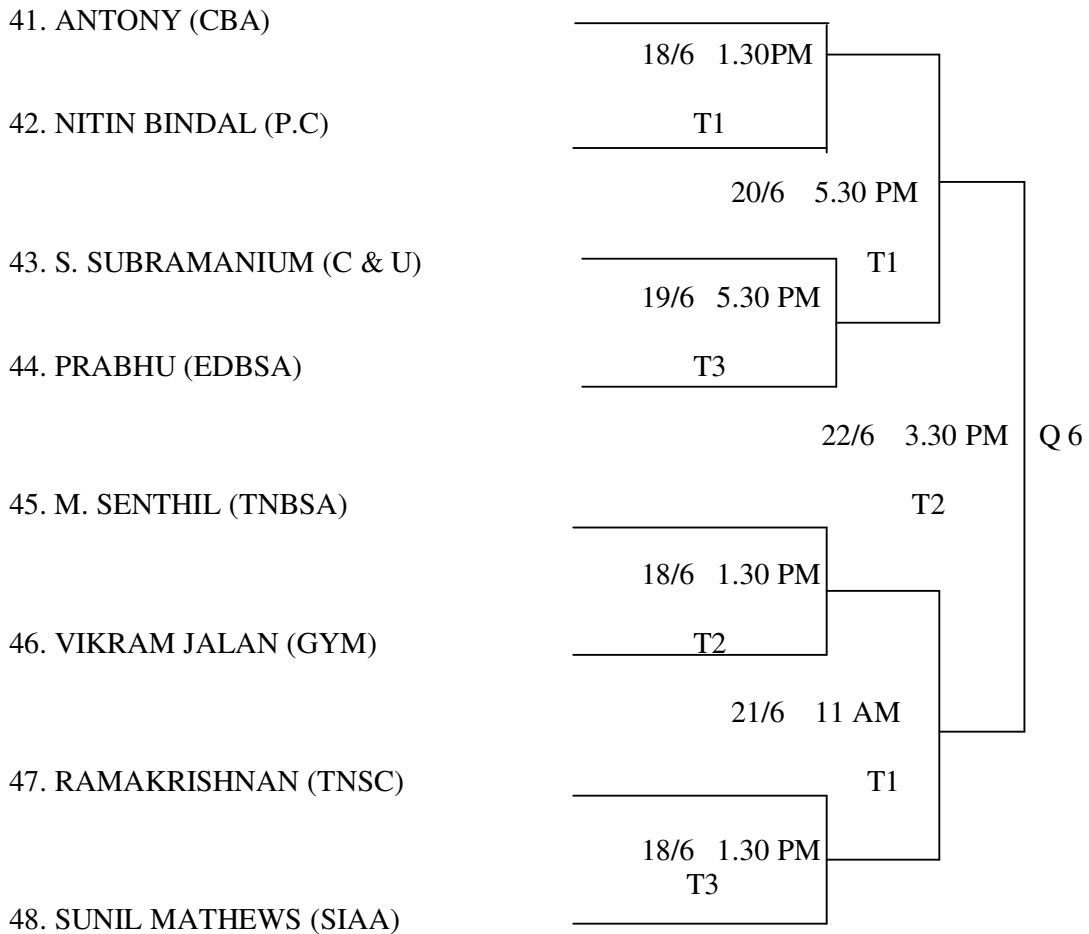

XXVII TAMIL NADU STATE RANKING TOURNAMENT 2010

SENIOR SNOOKER QUALIFYING DRAW

RULES: AS PER BSFI GUIDELINES.

DRESS CODE: PLAIN SHIRT/T.SHIRT WITH COLLAR, PLAIN TROUSERS AND FORMAL SHOES.

MATCH FORMAT: BEST OF FIVE FRAMES

VENUE: TNBSA