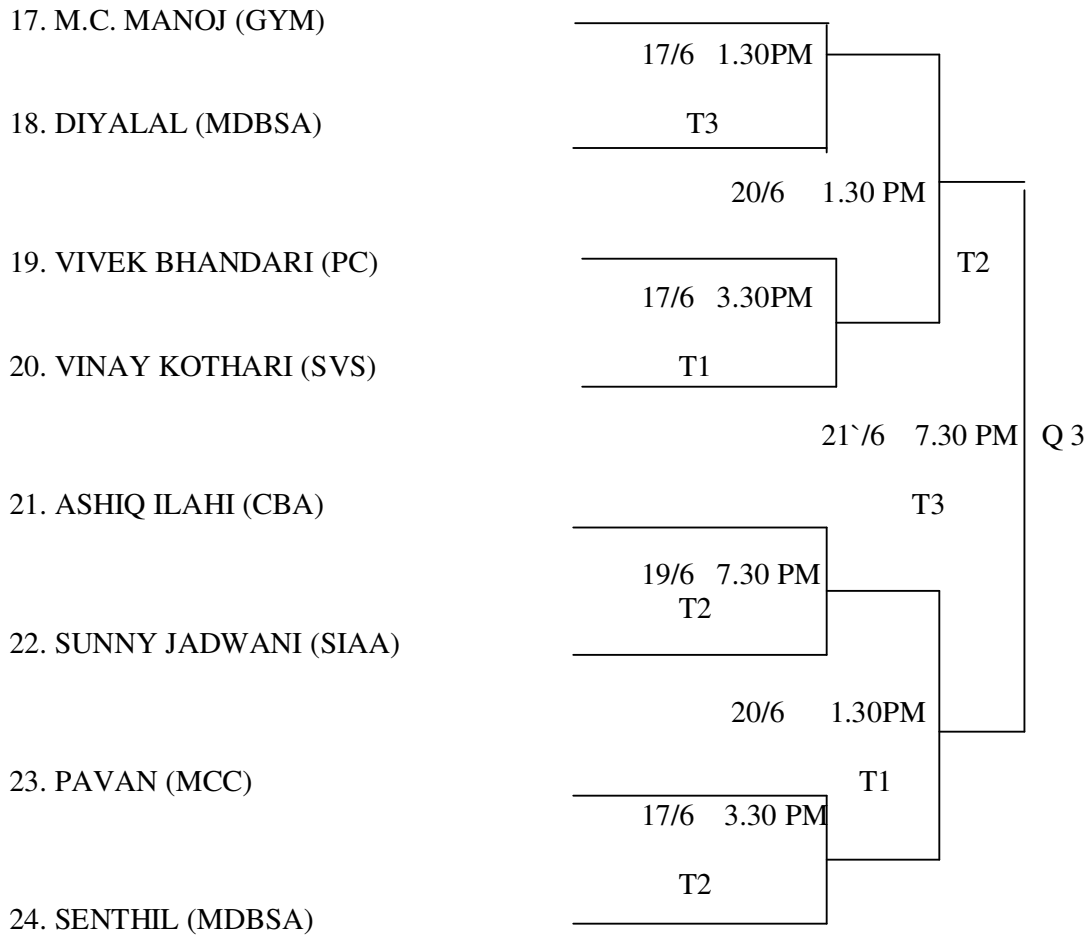

XXVII TAMIL NADU STATE RANKING TOURNAMENT 2010

SENIOR SNOOKER QUALIFYING DRAW

RULES: AS PER BSFI GUIDELINES.

DRESS CODE: PLAIN SHIRT/T.SHIRT WITH COLLAR, PLAIN TROUSERS AND FORMAL SHOES.

MATCH FORMAT: BEST OF FIVE FRAMES

VENUE: TNBSA