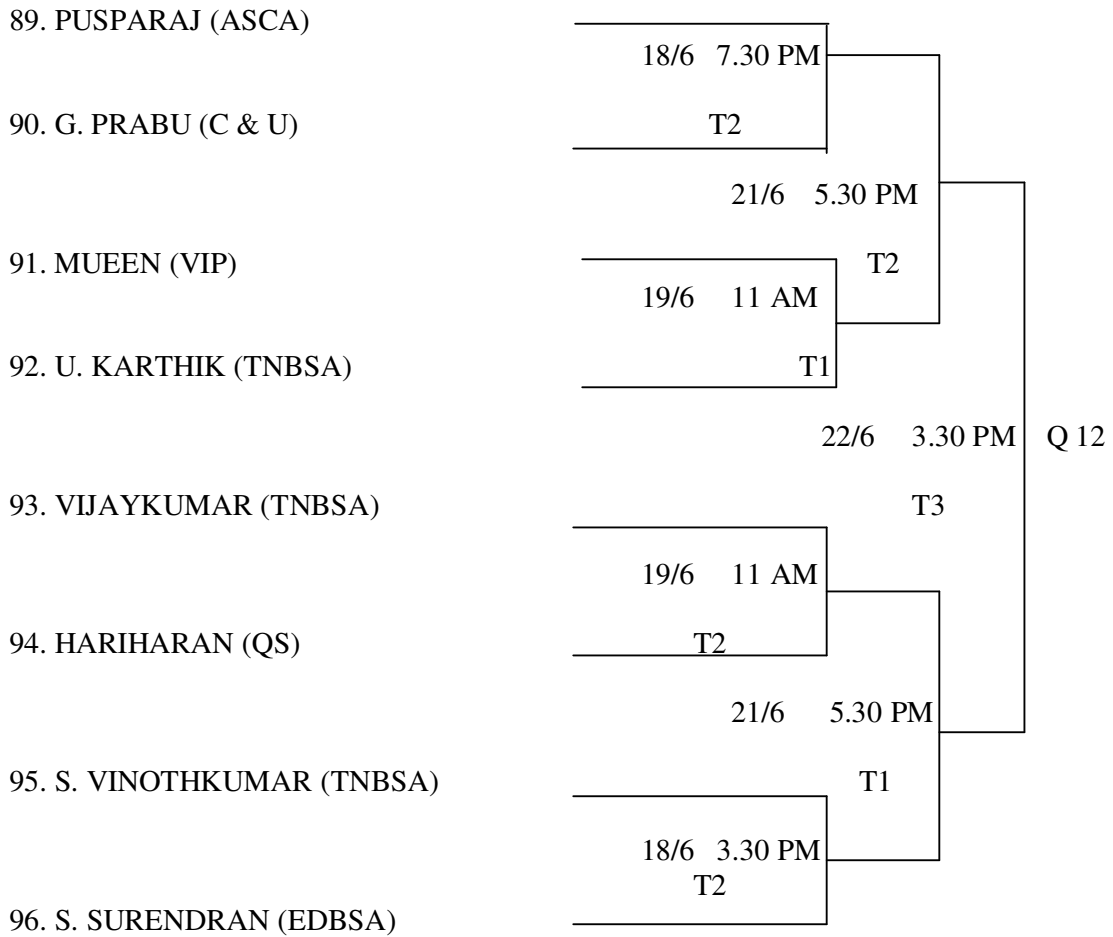

XXVII TAMIL NADU STATE RANKING TOURNAMENT 2010

SENIOR SNOOKER QUALIFYING DRAW

RULES: AS PER BSFI GUIDELINES.

DRESS CODE: PLAIN SHIRT/T.SHIRT WITH COLLAR, PLAIN TROUSERS AND FORMAL SHOES.

MATCH FORMAT: BEST OF FIVE FRAMES

VENUE: TNBSA