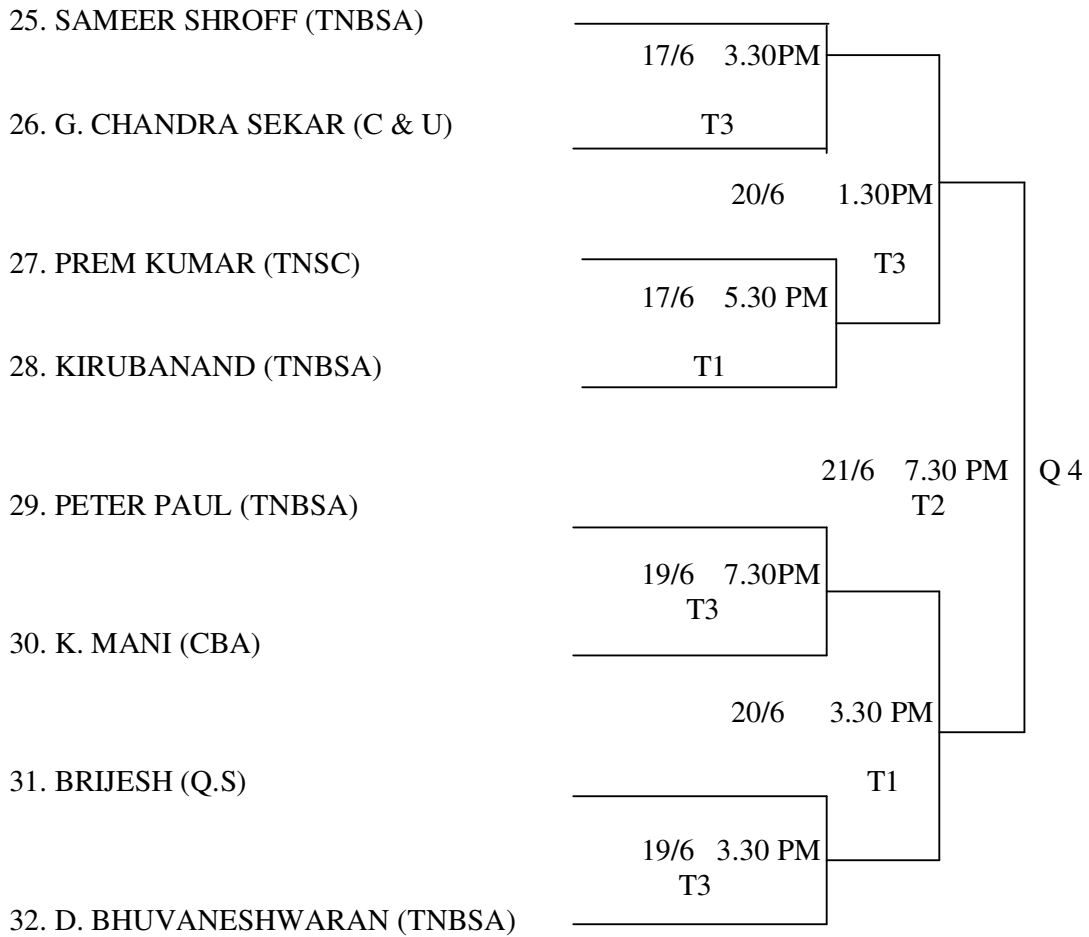

XXVII TAMIL NADU STATE RANKING TOURNAMENT 2010

SENIOR SNOOKER QUALIFYING DRAW

RULES: AS PER BSFI GUIDELINES.

DRESS CODE: PLAIN SHIRT/T.SHIRT WITH COLLAR, PLAIN TROUSERS AND FORMAL SHOES.

MATCH FORMAT: BEST OF FIVE FRAMES

VENUE: TNBSA