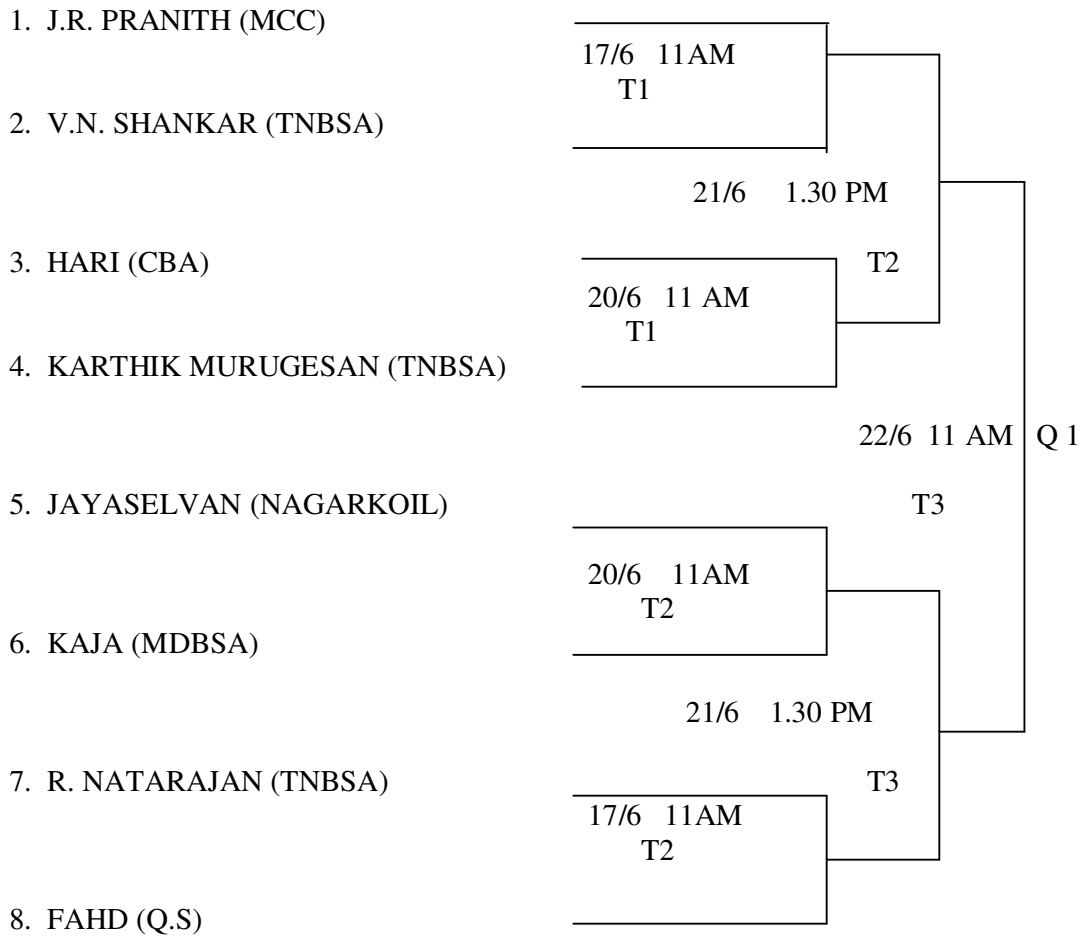

XXVII TAMIL NADU STATE RANKING TOURNAMENT 2010

SENIOR SNOOKER QUALIFYING DRAW

RULES: AS PER BSFI GUIDELINES.

DRESS CODE: PLAIN SHIRT/T.SHIRT WITH COLLAR, PLAIN TROUSERS AND FORMAL SHOES.

MATCH FORMAT: BEST OF FIVE FRAMES

VENUE: TNBSA