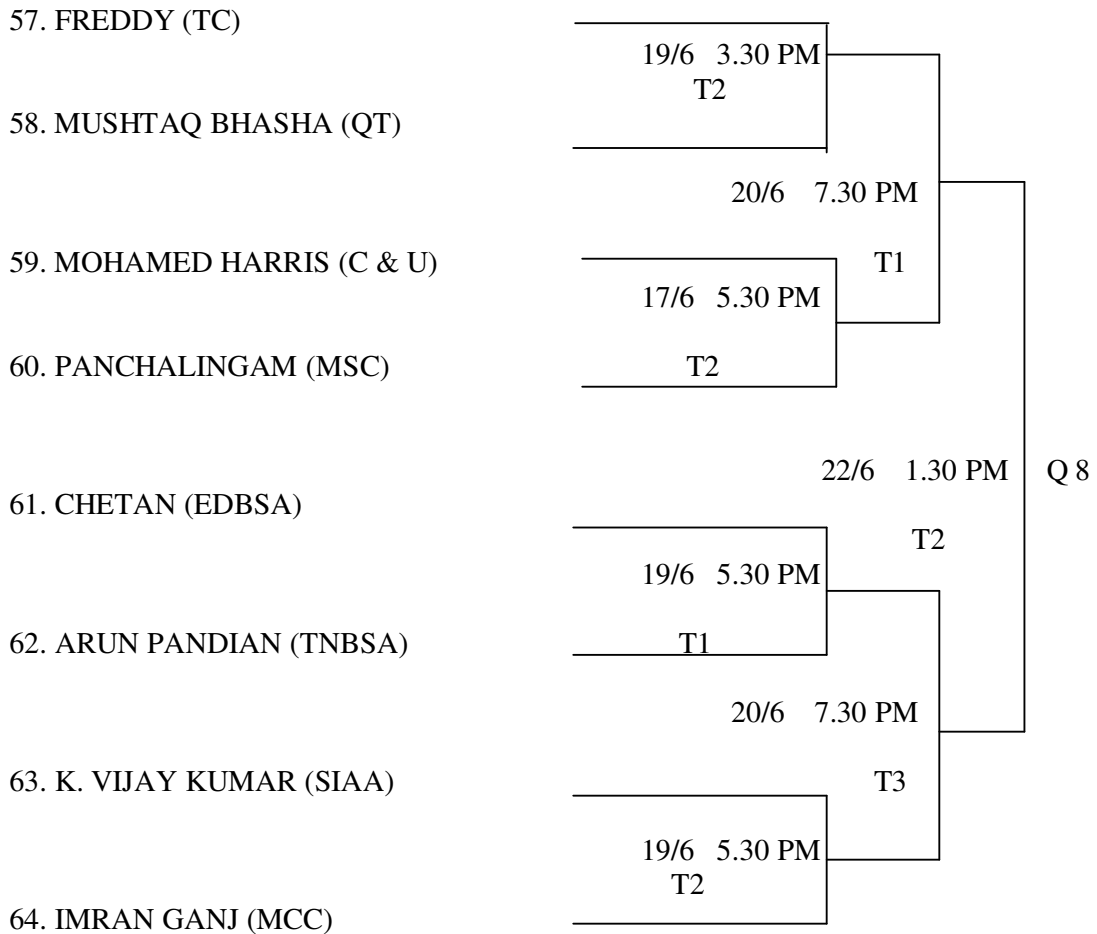

XXVII TAMIL NADU STATE RANKING TOURNAMENT 2010

SENIOR SNOOKER QUALIFYING DRAW

RULES: AS PER BSFI GUIDELINES.

DRESS CODE: PLAIN SHIRT/T.SHIRT WITH COLLAR, PLAIN TROUSERS AND FORMAL SHOES.

MATCH FORMAT: BEST OF FIVE FRAMES

VENUE: TNBSA