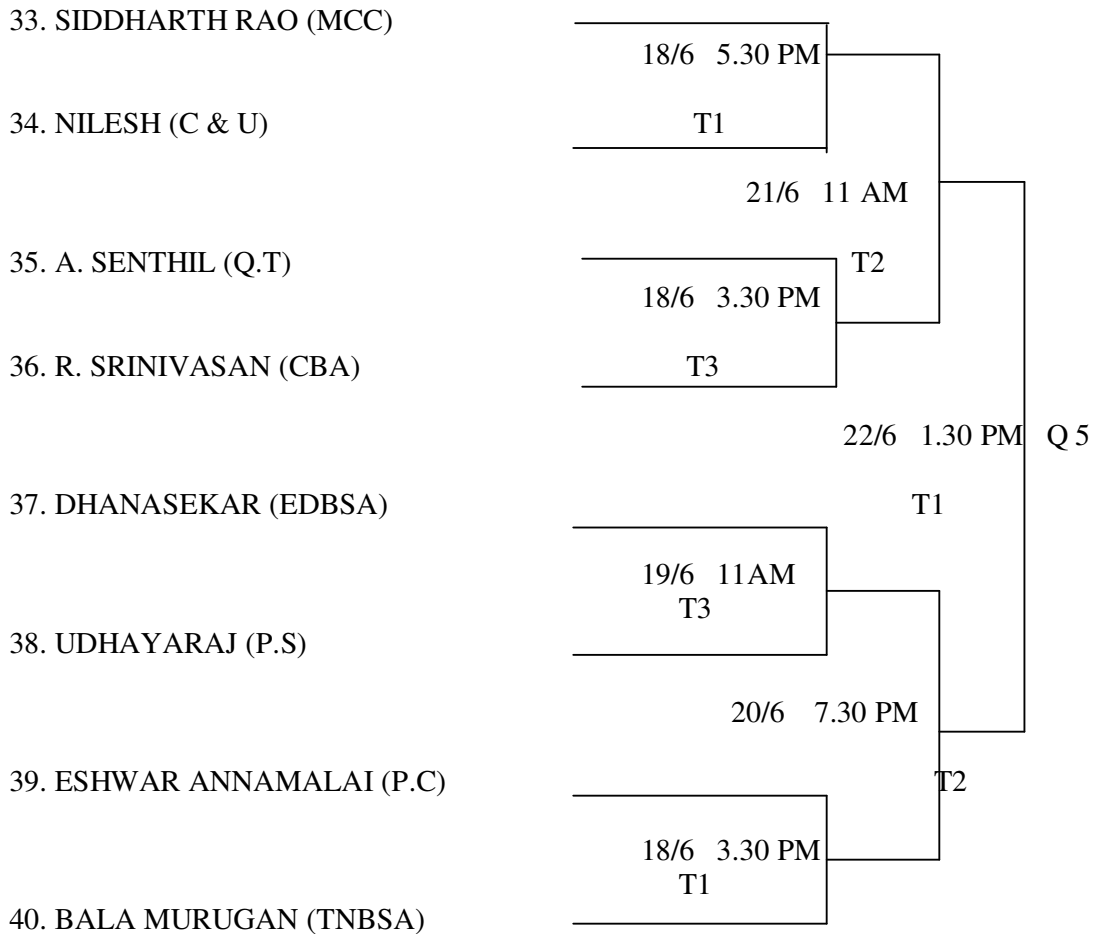

XXVII TAMIL NADU STATE RANKING TOURNAMENT 2010

SENIOR SNOOKER QUALIFYING DRAW

RULES: AS PER BSFI GUIDELINES.

DRESS CODE: PLAIN SHIRT/T.SHIRT WITH COLLAR, PLAIN TROUSERS AND FORMAL SHOES.

MATCH FORMAT: BEST OF FIVE FRAMES

VENUE: TNBSA