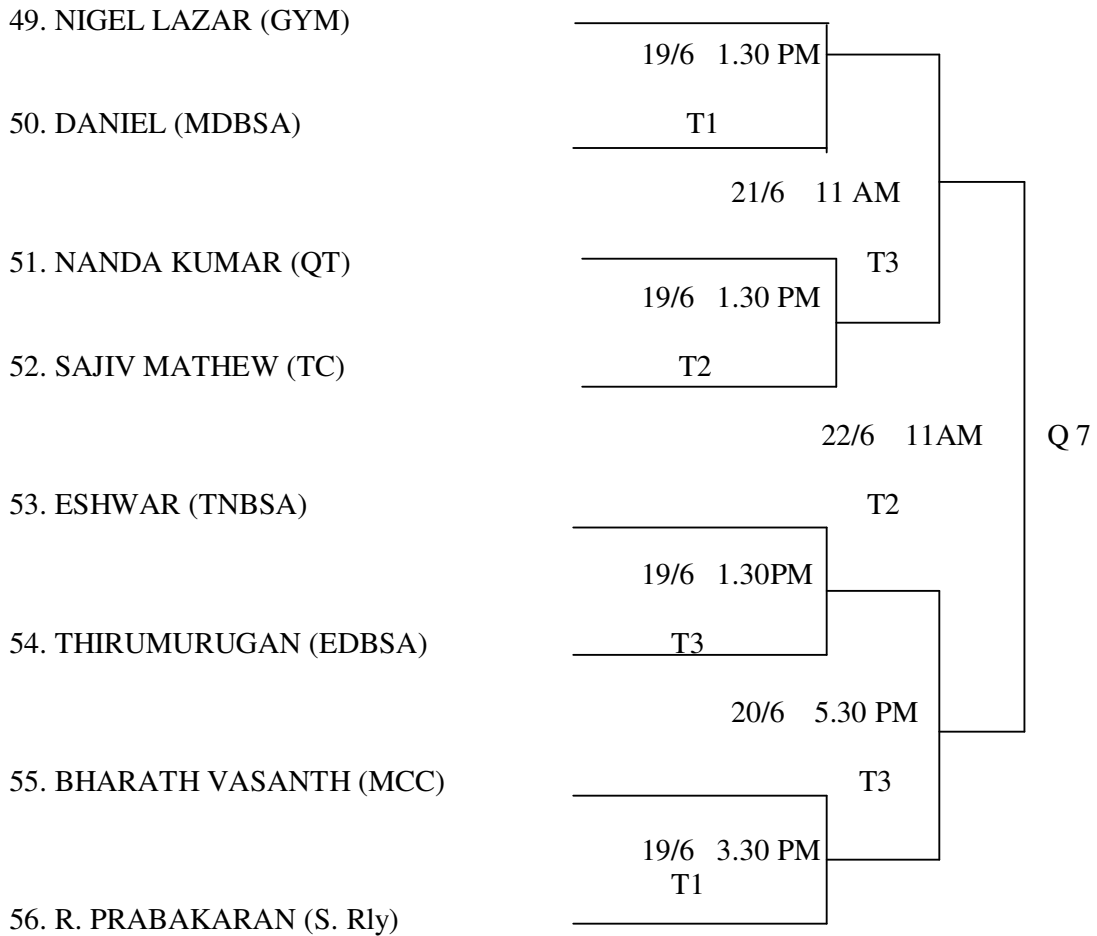

XXVII TAMIL NADU STATE RANKING TOURNAMENT 2010

SENIOR SNOOKER QUALIFYING DRAW

RULES: AS PER BSFI GUIDELINES.

DRESS CODE: PLAIN SHIRT/T.SHIRT WITH COLLAR, PLAIN TROUSERS AND FORMAL SHOES.

MATCH FORMAT: BEST OF FIVE FRAMES

VENUE: TNBSA