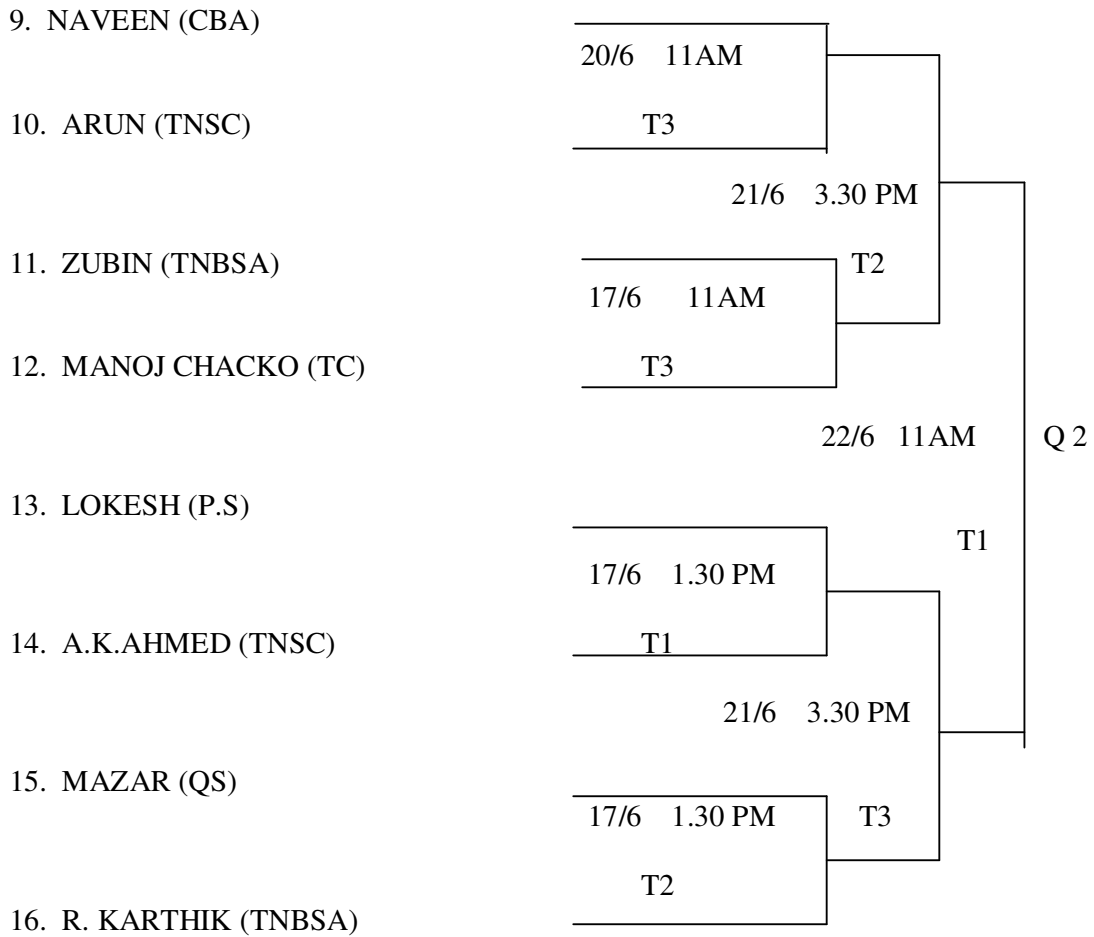

XXVII TAMIL NADU STATE RANKING TOURNAMENT 2010

SENIOR SNOOKER QUALIFYING DRAW

RULES: AS PER BSFI GUIDELINES.

DRESS CODE: PLAIN SHIRT/T.SHIRT WITH COLLAR, PLAIN TROUSERS AND FORMAL SHOES.

MATCH FORMAT: BEST OF FIVE FRAMES

VENUE: TNBSA