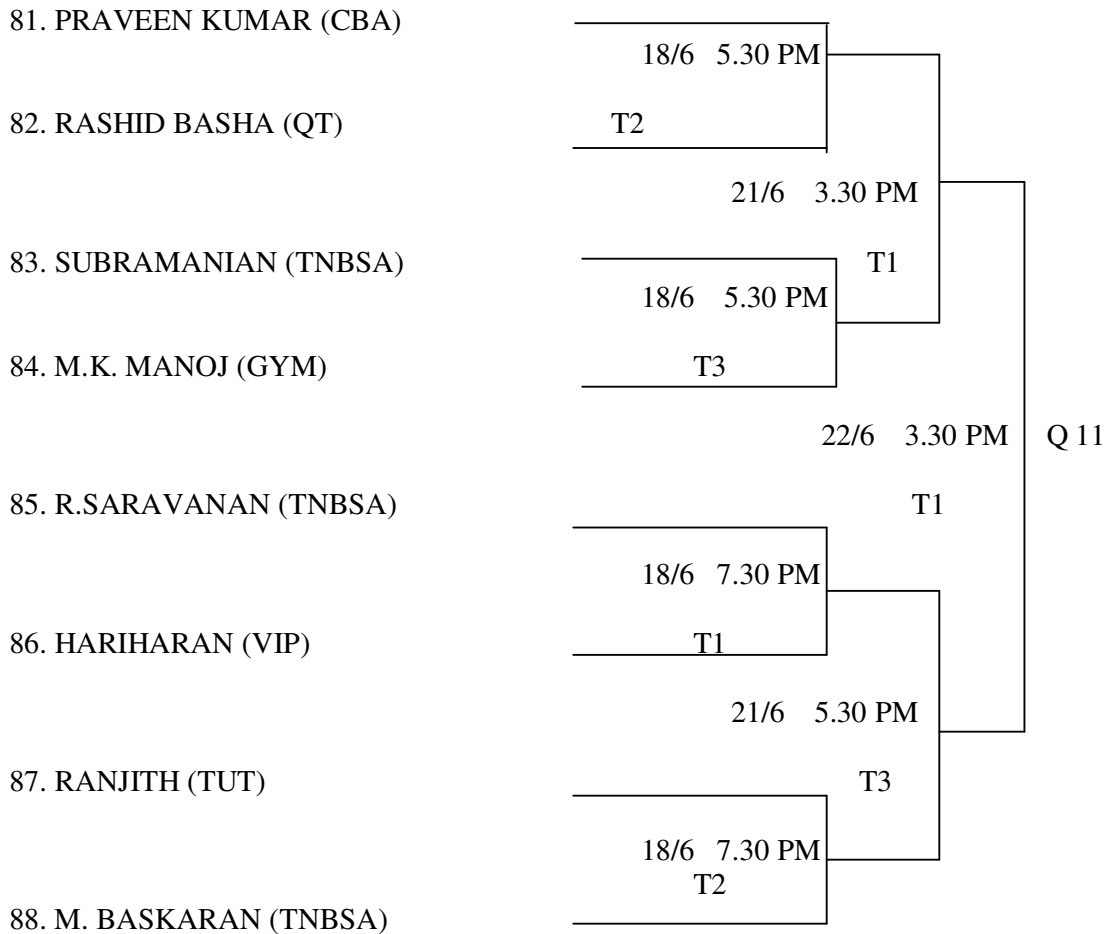

XXVII TAMIL NADU STATE RANKING TOURNAMENT 2010

SENIOR SNOOKER QUALIFYING DRAW

RULES: AS PER BSFI GUIDELINES.

DRESS CODE: PLAIN SHIRT/T.SHIRT WITH COLLAR, PLAIN TROUSERS AND FORMAL SHOES.

MATCH FORMAT: BEST OF FIVE FRAMES

VENUE: TNBSA