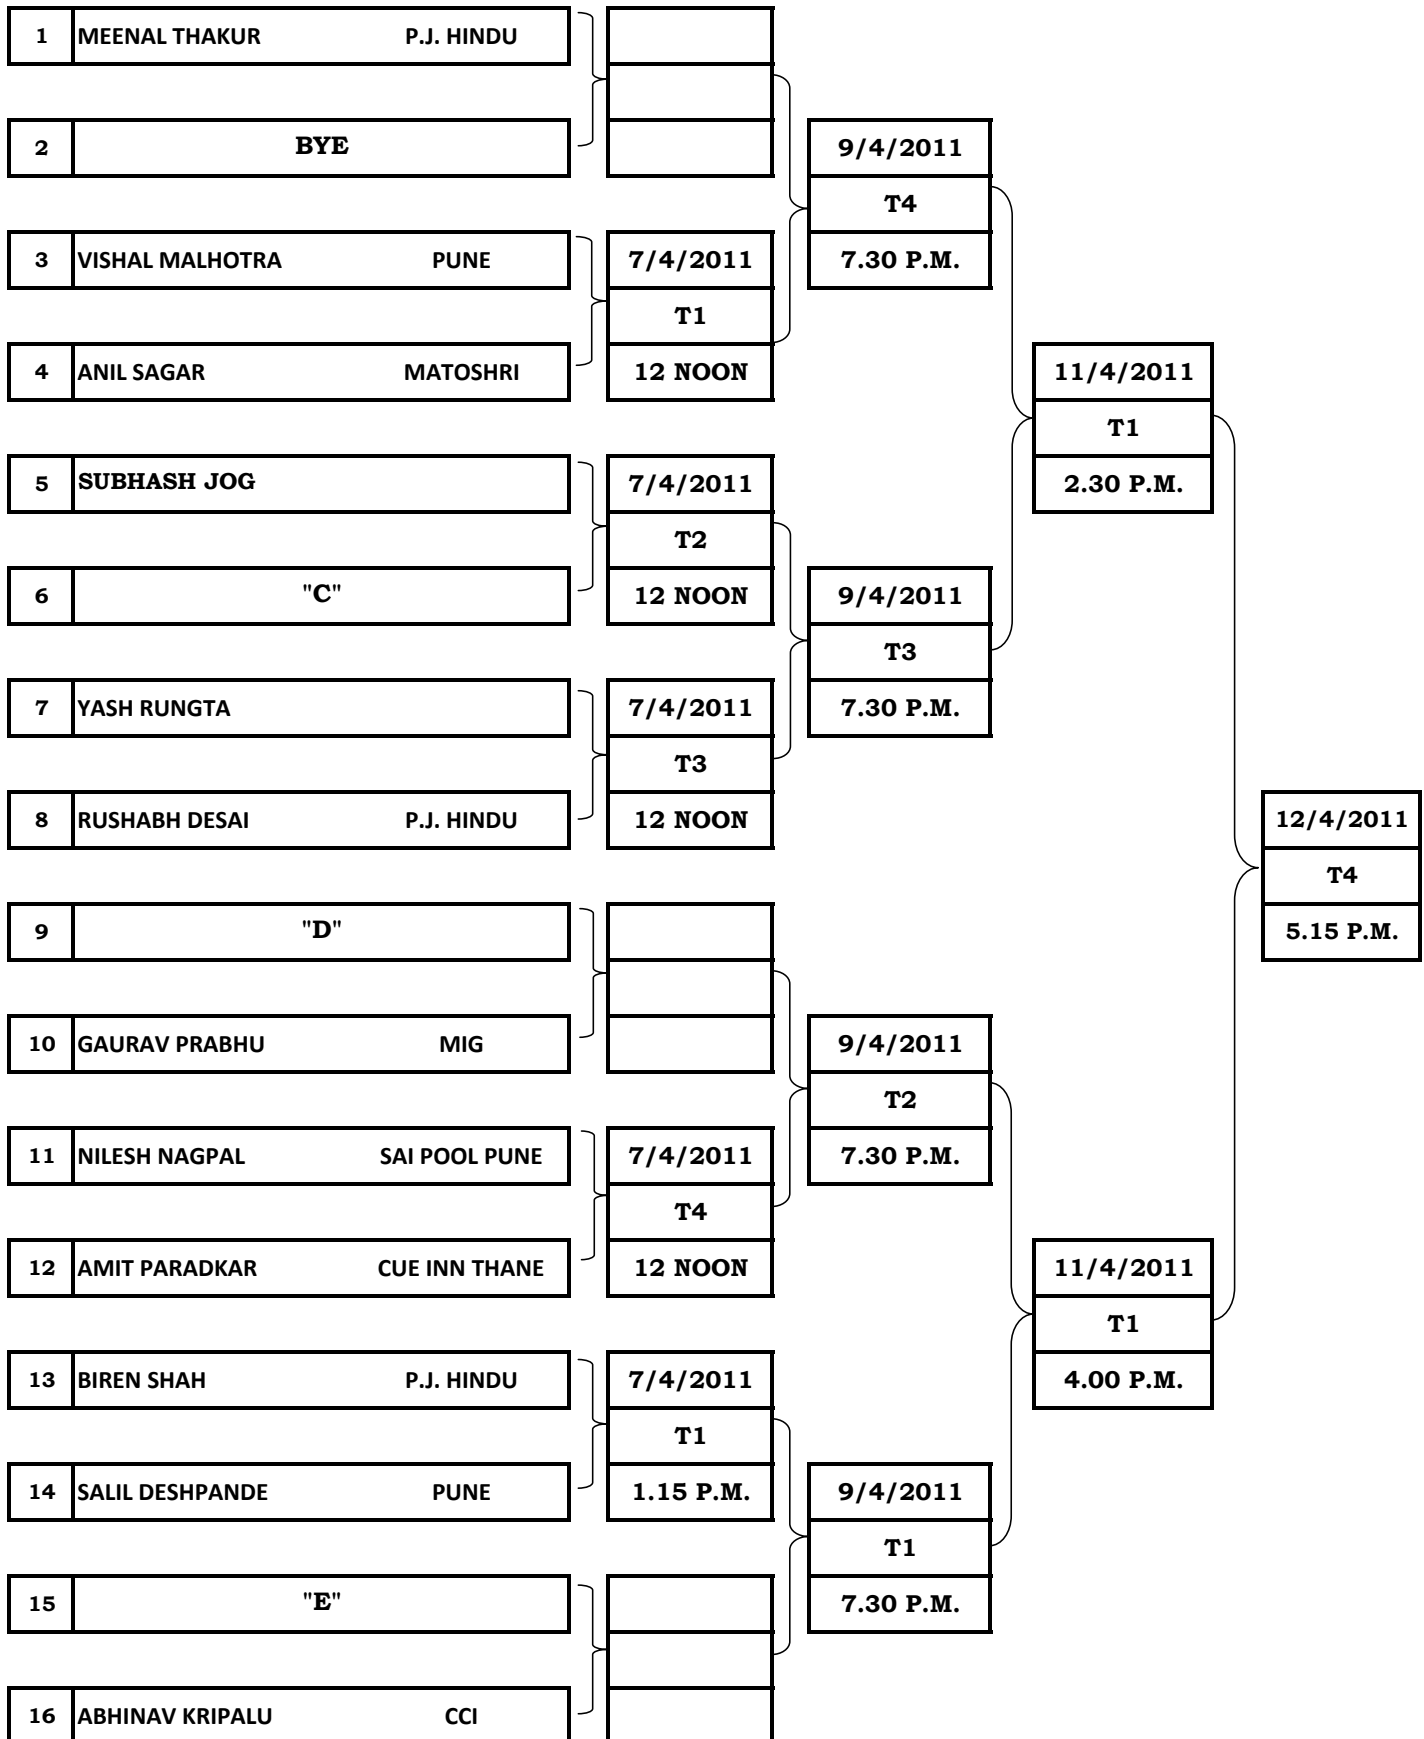

# P. J. HINDU GYMKHANA OPEN SNOOKER TOURNAMENT 2011

**KINDLY READ RULES AT THE END OF THE DRAW.**

## DRAW